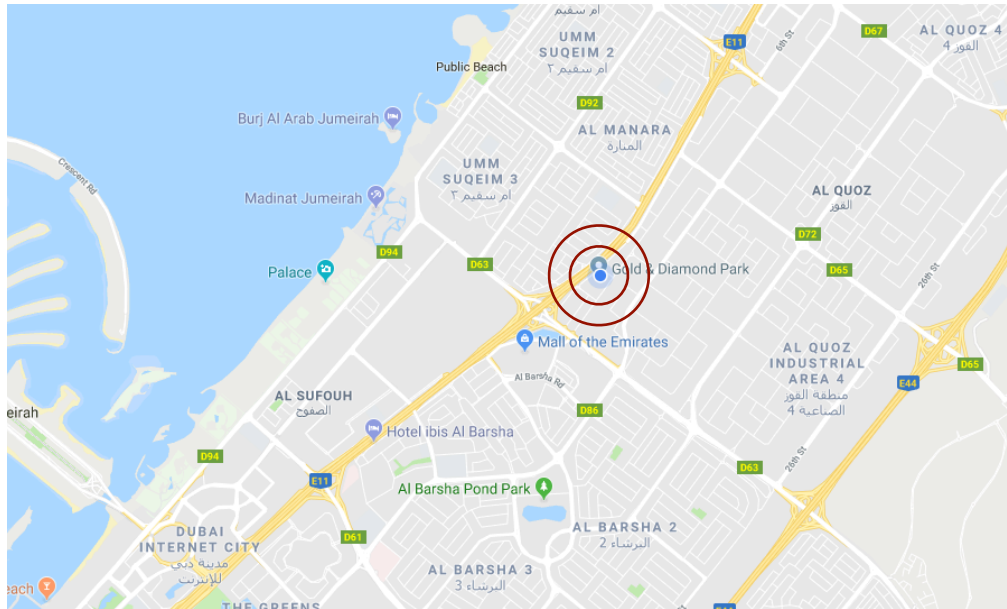

## How to get to SADIQA Dubai Office

### Coming from Dubai on Sheikh Zayed Road (E11, South)

1. Take Exit 39 (Al Barsha, Emirates Mall, Burj al Arab)
2. Follow the sign towards "Al Barsha"
3. On the bridge, head fully to the right and follow the sign towards Dubai or E11 North
4. Follow instruction on the left "coming from Jebel Ali"

### Coming from Jebel Ali on Sheikh Zayed Road (E11, North)

1. After intersection at Emirates Mall take Exit 42 (Exit at Dubai Garden Centre)
2. U-Turn and drive on service road towards Jebel Ali

### Office Address:

Gold & Diamond Park  
 Building 4, 2nd Floor, Office 215  
 Dubai, UAE

Latitude, Longitude: 25.126737, 55.208961

Coordinates: 25° 7' 36" : 55° 12' 33"

Scan for Location